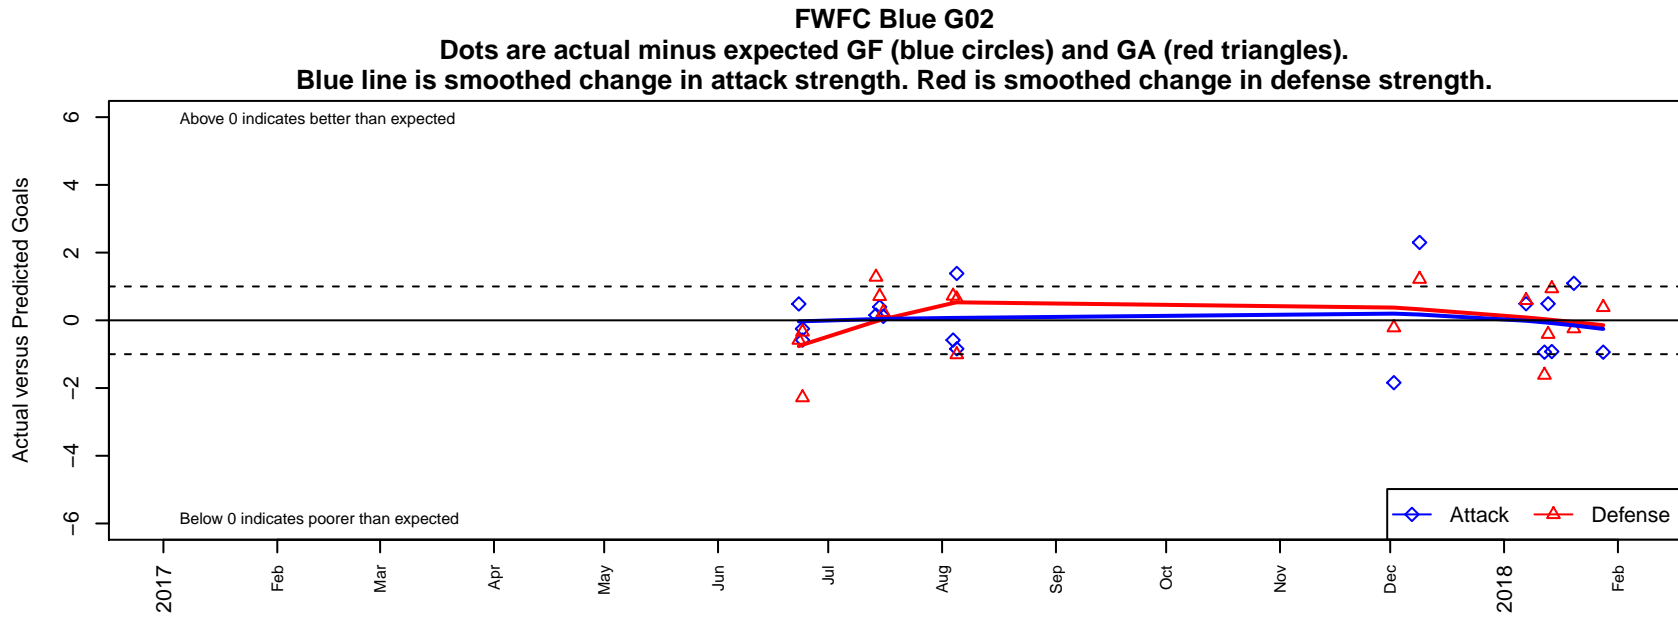

**attack and defense variance (black dot)
relative to other teams
and top 10 in region**

**attack and defense rating
relative to others at age
and all opponents in last 13 months**

FWFC Blue G02

Federal Way FC
Federal Way, WA
G02 total strength=1602
attack=17.03 defense=15.22
fall league = RCL G02 Div 2

alt names used:
FEDERAL WAY FOOTBALL FWFC G02 BLUE
FEDERAL WAY FOOTBALL FWFC G02 BLUE
FWFC G02 Blue
FWFC G02 Blue (A)
FWFC G02 Blue

Venues played:
2017 Rainier Challenge Copa U16
2017 Nike Crossfire Challenge Silver Group U1
2017 WA Rush Cup GU16 Gold
2017 RCL G02 Div 2
2017 PacNW Winter Classic 2002 Showcase P