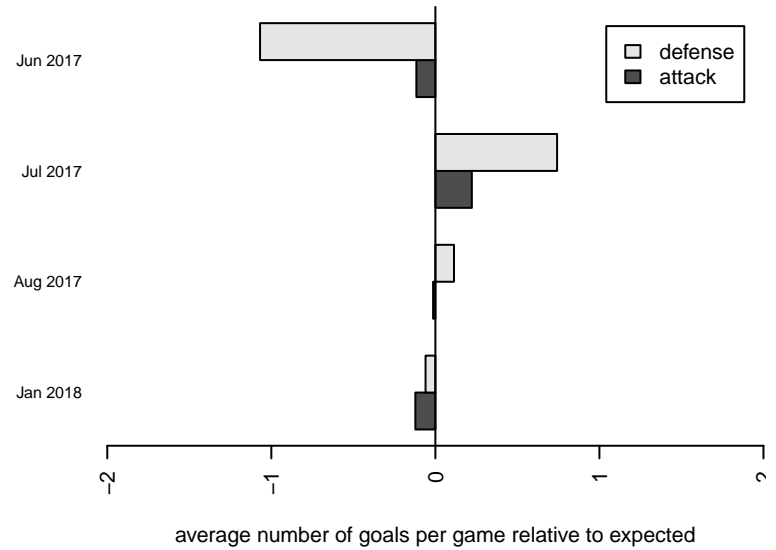

Performance relative to 13 month average