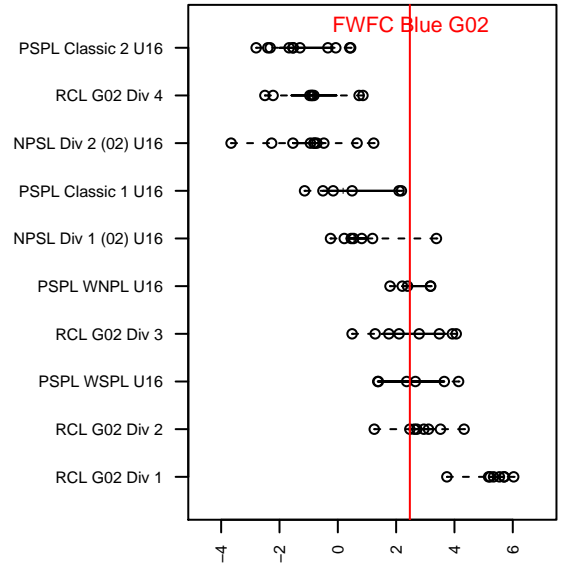

**attack and defense rating
relative to others at age
and all opponents in last 13 months**