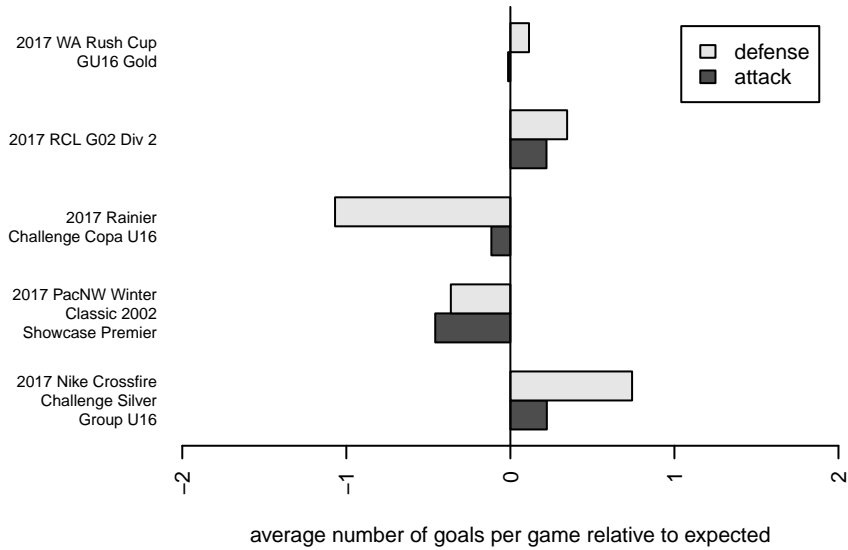

Performance relative to 13 month average