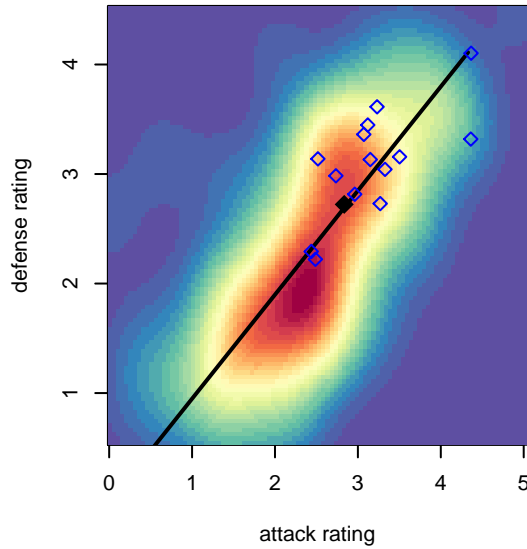

**attack and defense rating
relative to others at age
and all opponents in last 13 months**