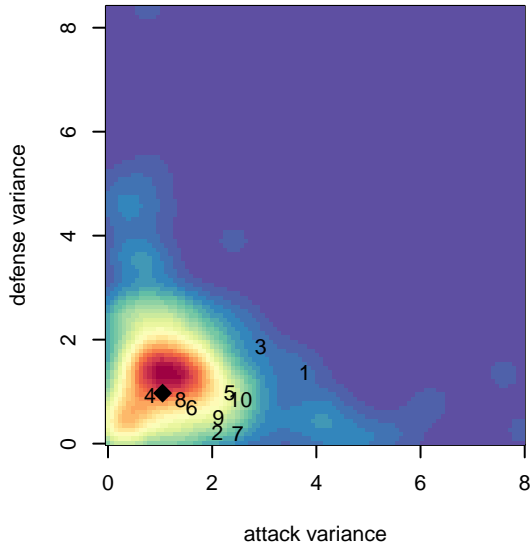

FWFC Blue G02

Federal Way FC
 Federal Way, WA
 G02 total strength=1602
 attack=17.03 defense=15.22
 fall league = RCL G02 Div 2

alt names used:
 FEDERAL WAY FOOTBALL FWFC G02 BLUE
 FEDERAL WAY FOOTBALL FWFC G02 BLUE
 FWFC G02 Blue
 FWFC G02 Blue (A)
 FWFC G02 Blue

Venues played:
 2017 Rainier Challenge Copa U16
 2017 Nike Crossfire Challenge Silver Group U1
 2017 WA Rush Cup GU16 Gold
 2017 RCL G02 Div 2
 2017 PacNW Winter Classic 2002 Showcase P

**attack and defense variance (black dot)
relative to other teams
and top 10 in region**